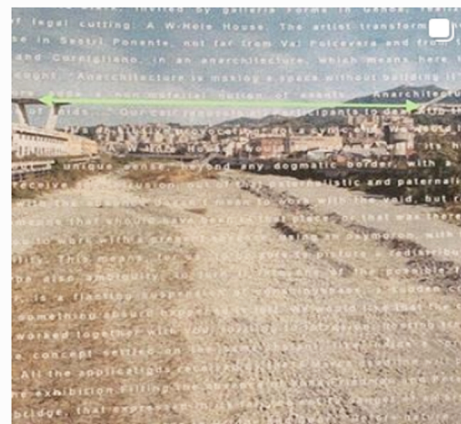

Filling the absence