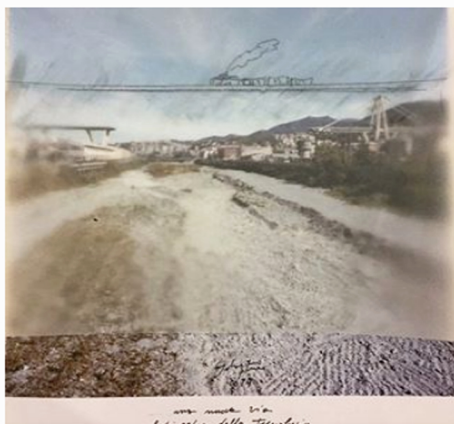

Filling the absence